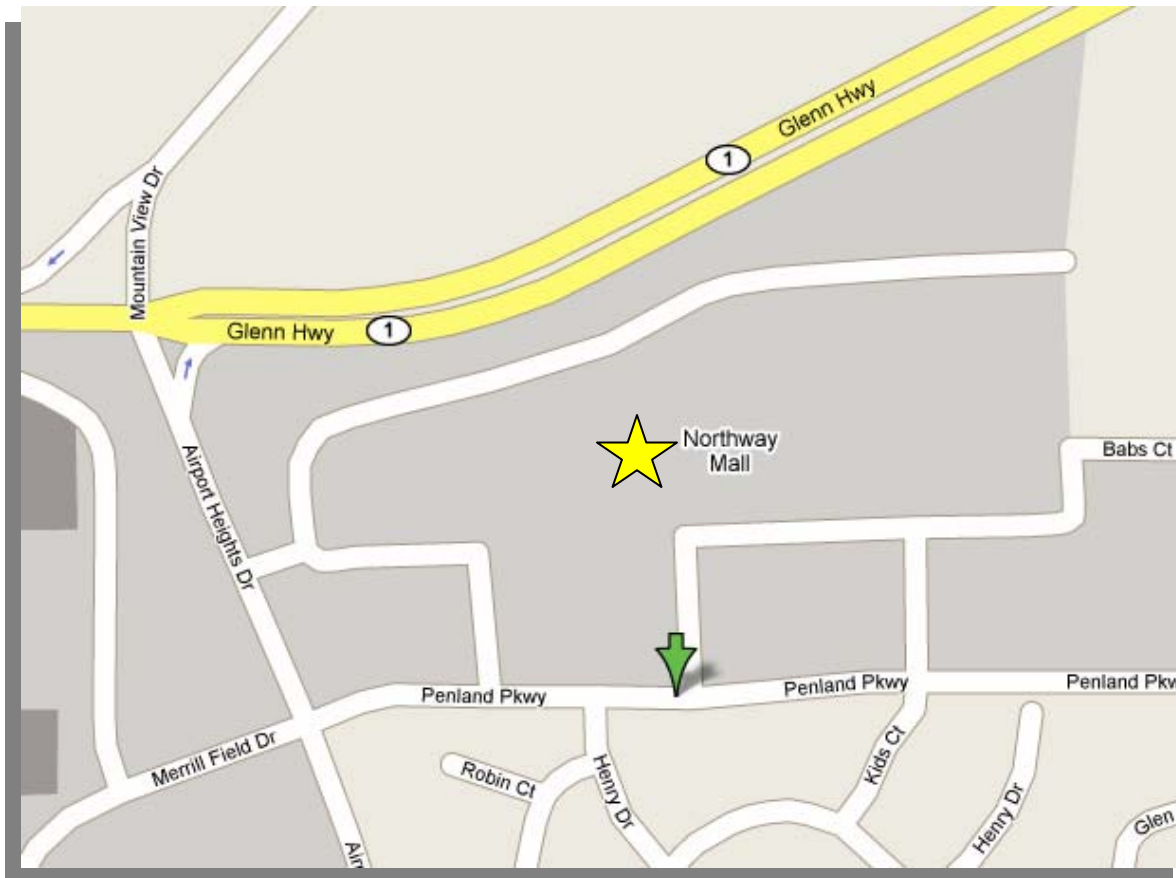

Alaska Technology Learning Center

3101 Penland Parkway Suite G14, Anchorage AK, 99508. Phone: (907)929-5102 Fax: (907)929-5104 web: aktlc.com

AKTLC Road Map

We now have a new location located inside of Northway Mall.

Come check us out. Our suite is G14 across from Boscós.